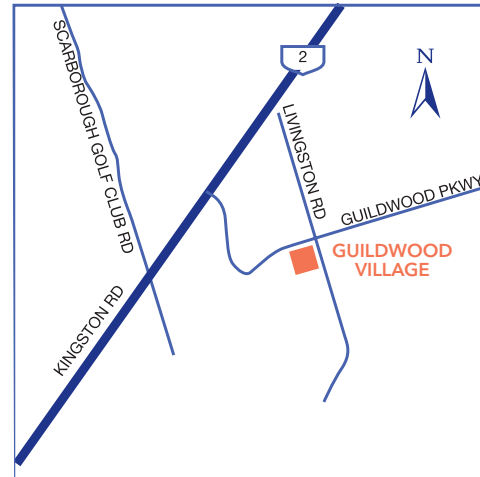

GUILDWOOD VILLAGE SHOPPING CENTRE

TORONTO, ONTARIO

Guildwood Village Shopping Centre is a 52,627 square foot neighbourhood strip centre anchored by Your Independent Grocer and Guildwood Drug Mart. This shopping centre is located in the Guildwood Village community and is situated in close proximity to a number of schools. The centre also features community centric services such as Toronto Public Library, Livingston Medical Centre, Guildwood Chiropractic Centre, and banking by Bank of Montreal and CIBC and services a captive trade area of over 40,000 residents.

Source:
Market Demographics: Environics Analytics,
DemoStats Trends, 2025.

GUILDWOOD VILLAGE SHOPPING CENTRE
82 - 123 Guildwood Parkway
Toronto, ON M1E 1P1

TENANT LIST

GUILDWOOD VILLAGE SHOPPING CENTRE

RECREATION