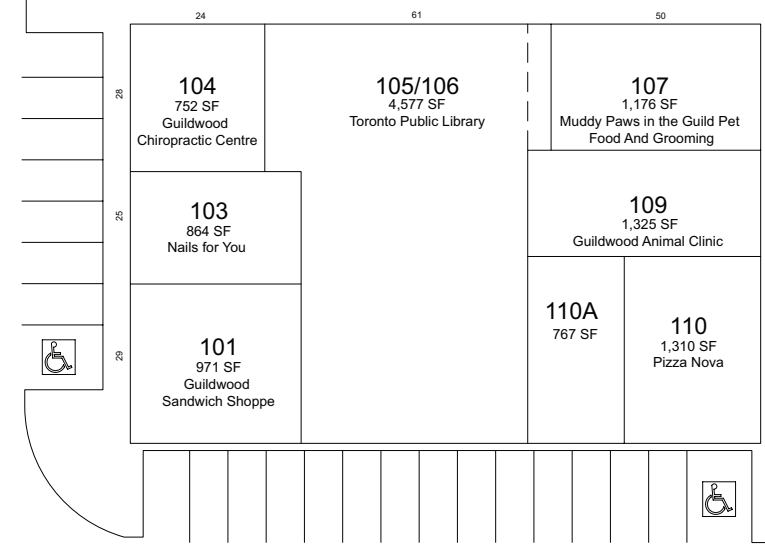

GUILDWOOD VILLAGE SHOPPING CENTRE

Livingstone Road

Independent
Your Independent Grocer
124
21,262 SF

Guildwood Parkway