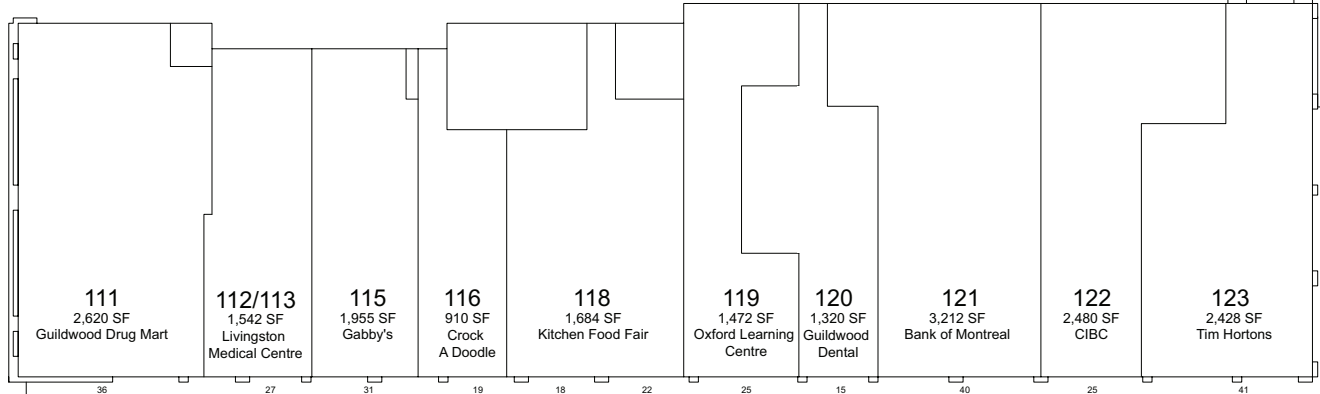

GUILDWOOD VILLAGE SHOPPING CENTRE

Livingstone Road

Independent
Your Independent Grocer
124
21,262 SF

Guildwood Parkway