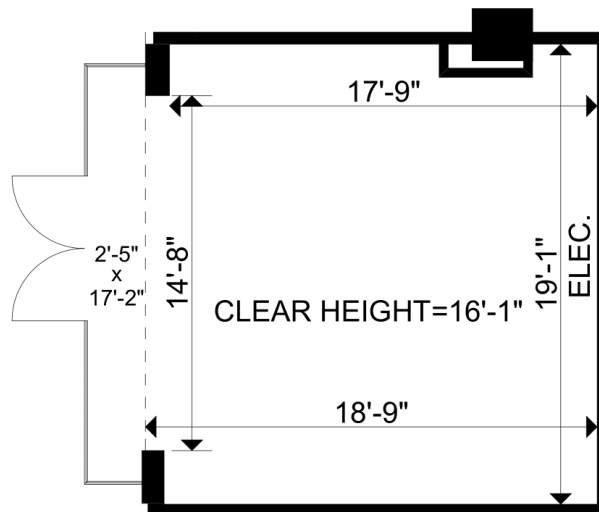

Suite 257

Available Immediately
Suitable for Retail

RENTABLE AREA – 364 SF