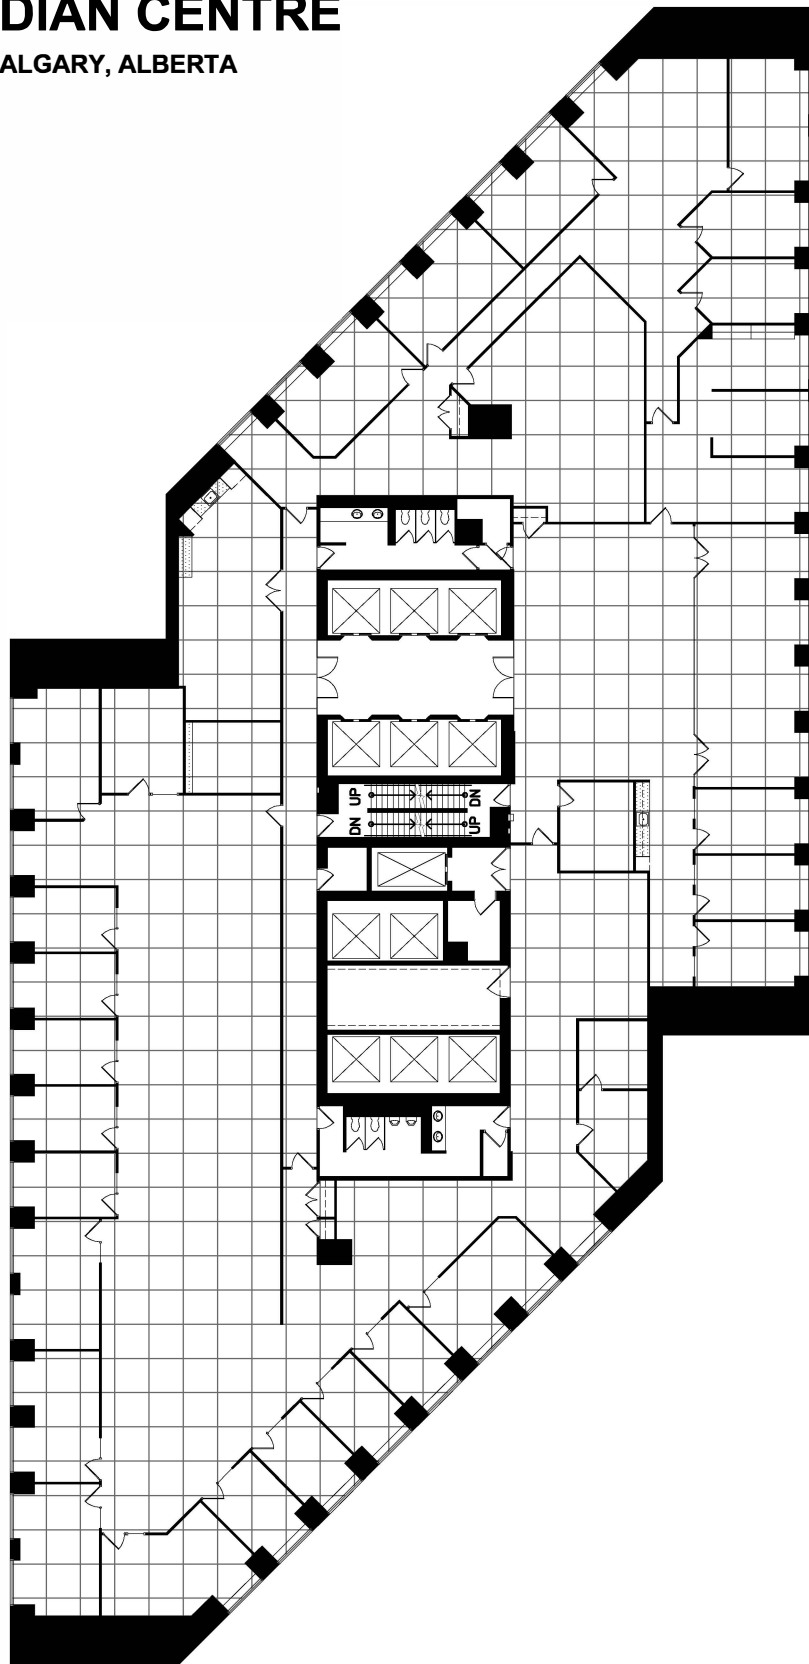

FIRST CANADIAN CENTRE

350 - 7th AVENUE S.W. CALGARY, ALBERTA

Suite 1900

Area: 16,924 ft²

NOTE: THIS FLOOR PLAN IS NOT TO SCALE AND IS INTENDED FOR CONCEPTUAL PURPOSE ONLY. GRID REPRESENTS 5x5' AREA. PDW DESIGN INC.